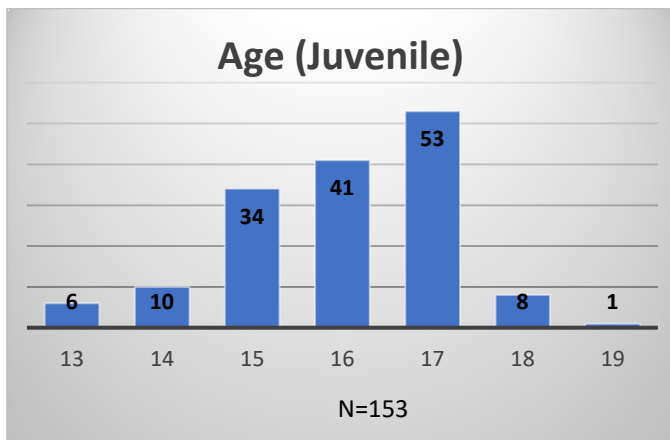

Daily Data Dashboard – September 19, 2023
Demographics for JTDC Population
Tuesday Morning Midnight Count

Total # of probation Involved youth¹: 1,298

¹ Probation Active: Any youth who is pending sentencing with an active social history, has been formally placed on probation or supervision with Cook County Juvenile Probation on the date of the report.

*Age, Gender and Race for Criminal Court population (N=2) is not represented in this report.

Data sources: cFive Supervisor – Probation Population and RMIS – JTDC Population

Daily Data Dashboard – September 19, 2023
Demographics for JTDC Population
Tuesday Morning Midnight Count