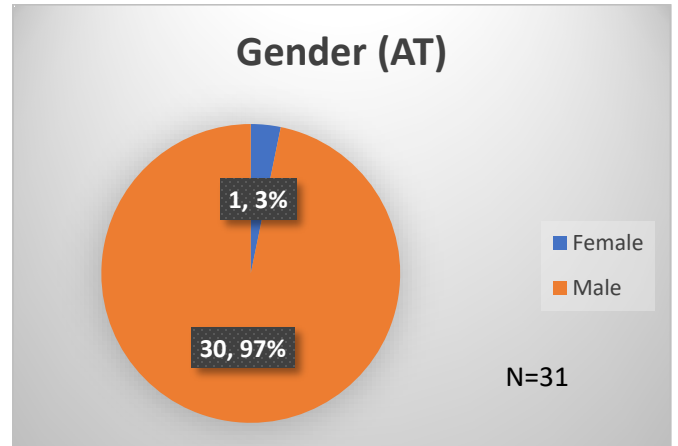

Daily Data Dashboard – September 19, 2023
Demographics for JTDC Population
Tuesday Morning Midnight Count

Total # of probation Involved youth¹: 1,298

¹ Probation Active: Any youth who is pending sentencing with an active social history, has been formally placed on probation or supervision with Cook County Juvenile Probation on the date of the report.

*Age, Gender and Race for Criminal Court population (N=2) is not represented in this report.

Data sources: cFive Supervisor – Probation Population and RMIS – JTDC Population

Daily Data Dashboard – September 19, 2023
Demographics for JTDC Population
Tuesday Morning Midnight Count