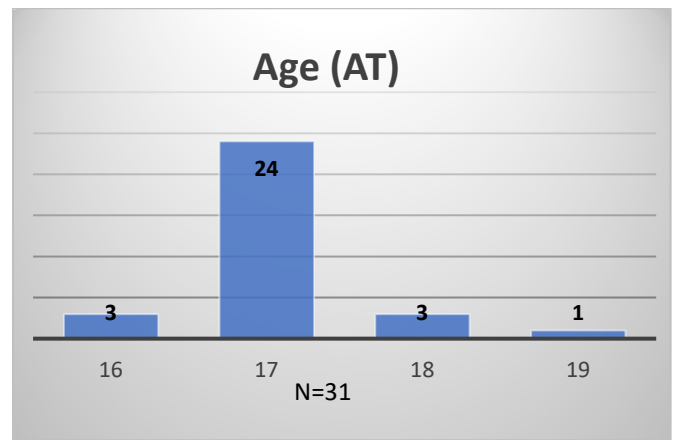

Daily Data Dashboard – September 19, 2023
Demographics for JTDC Population
Tuesday Morning Midnight Count

Total # of probation Involved youth¹: 1,298

¹ Probation Active: Any youth who is pending sentencing with an active social history, has been formally placed on probation or supervision with Cook County Juvenile Probation on the date of the report.

*Age, Gender and Race for Criminal Court population (N=2) is not represented in this report.

Data sources: cFive Supervisor – Probation Population and RMIS – JTDC Population

Daily Data Dashboard – September 19, 2023
Demographics for JTDC Population
Tuesday Morning Midnight Count