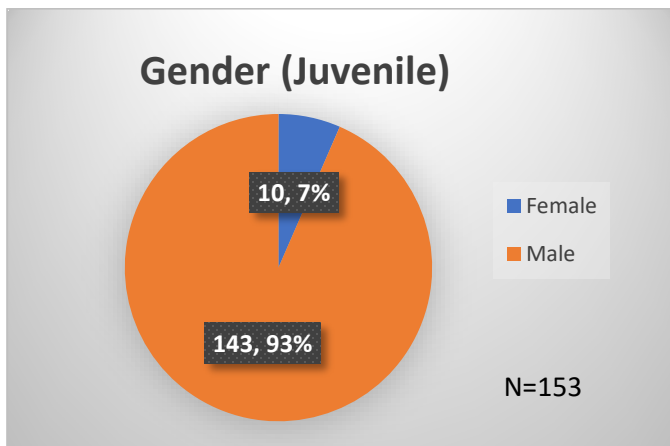

Daily Data Dashboard – September 19, 2023
Demographics for JTDC Population
Tuesday Morning Midnight Count

Total # of probation Involved youth¹: 1,298

¹ Probation Active: Any youth who is pending sentencing with an active social history, has been formally placed on probation or supervision with Cook County Juvenile Probation on the date of the report.

*Age, Gender and Race for Criminal Court population (N=2) is not represented in this report.

Data sources: cFive Supervisor – Probation Population and RMIS – JTDC Population

Daily Data Dashboard – September 19, 2023
Demographics for JTDC Population
Tuesday Morning Midnight Count