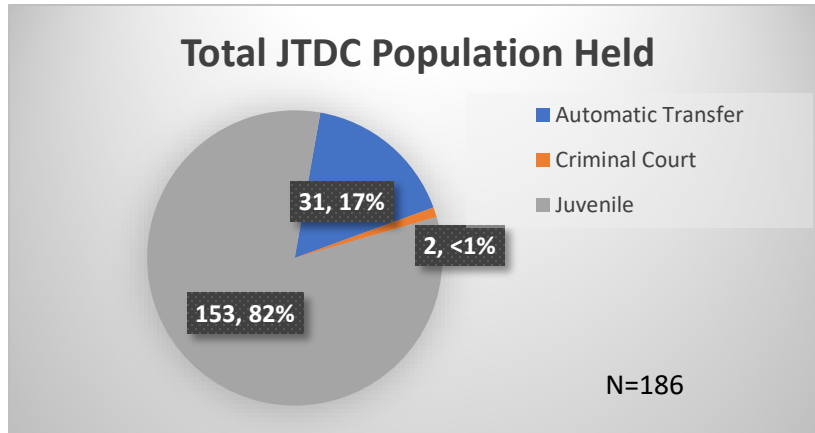

Daily Data Dashboard – September 19, 2023
Demographics for JTDC Population
Tuesday Morning Midnight Count

Total # of probation Involved youth¹: 1,298

¹ Probation Active: Any youth who is pending sentencing with an active social history, has been formally placed on probation or supervision with Cook County Juvenile Probation on the date of the report.

*Age, Gender and Race for Criminal Court population (N=2) is not represented in this report.

Data sources: cFive Supervisor – Probation Population and RMIS – JTDC Population

Daily Data Dashboard – September 19, 2023
Demographics for JTDC Population
Tuesday Morning Midnight Count